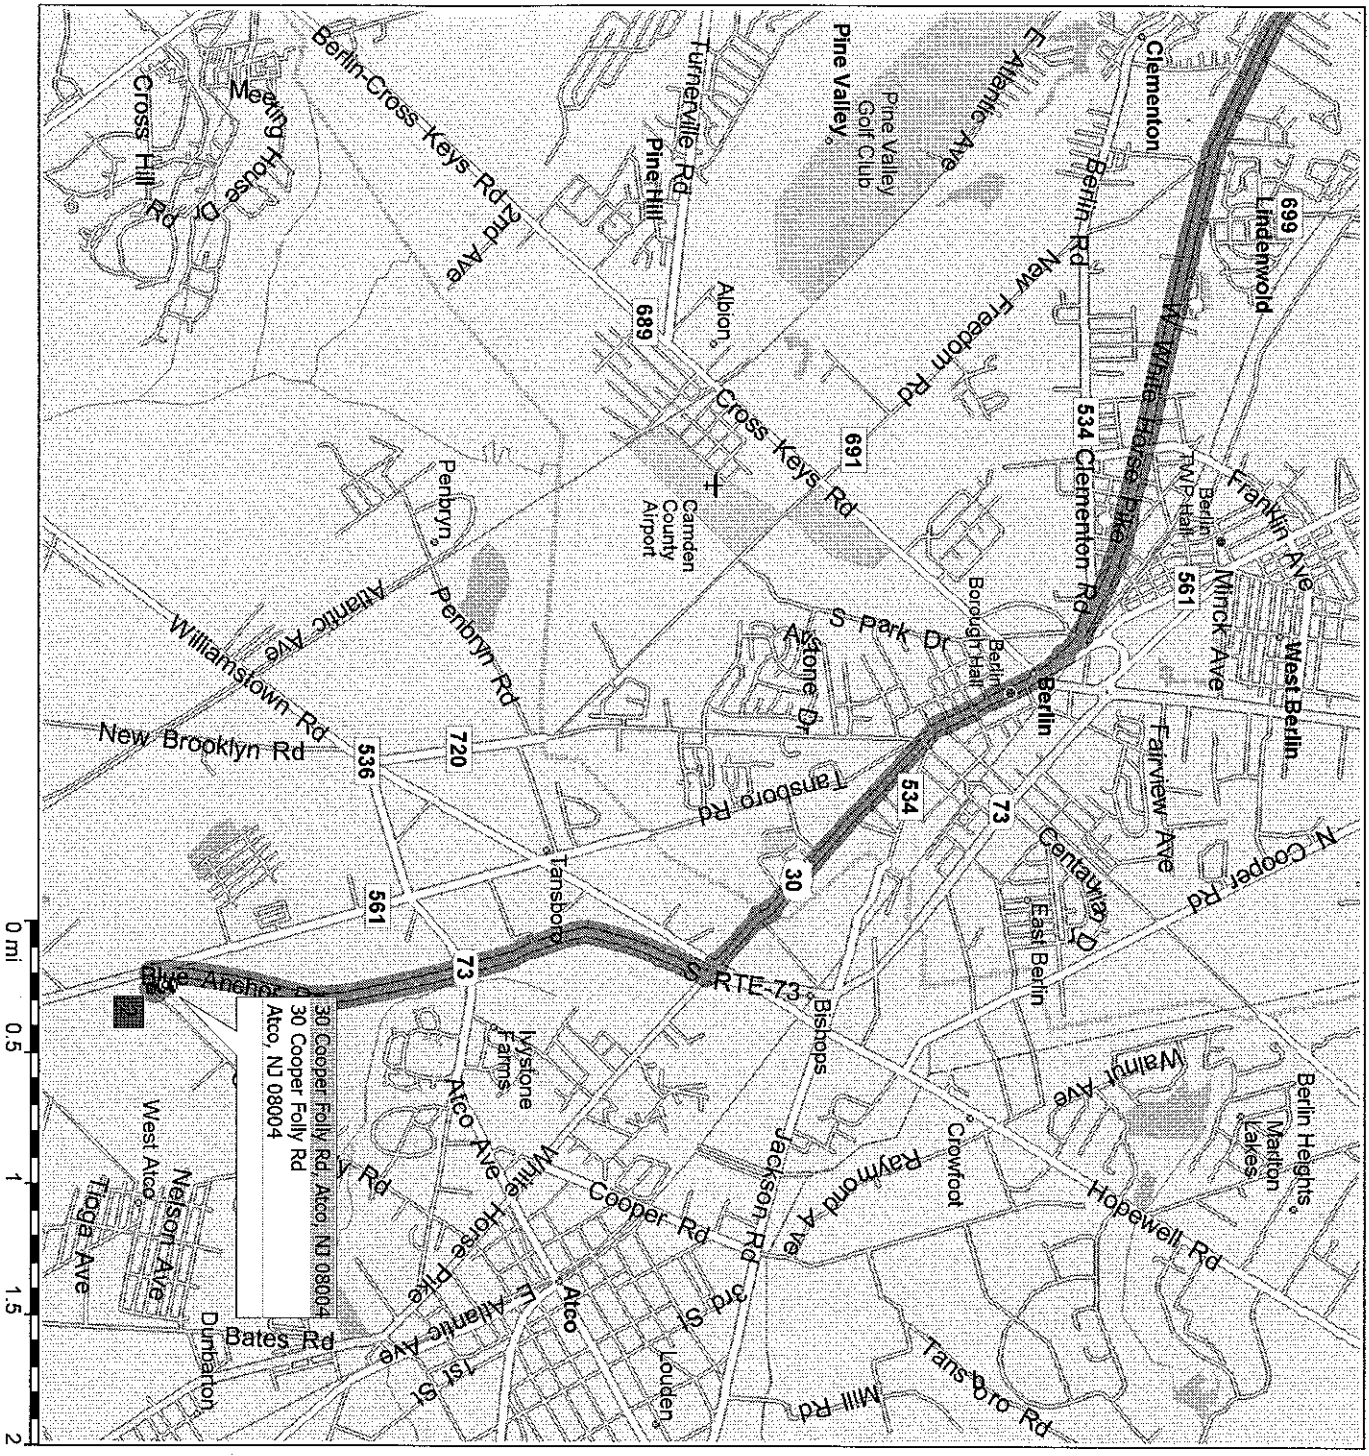

Winslow High School, 30 Cooper Folly Rd, Atco, NJ 08004

White Horse Pike through Berlin.  
Make a right onto Rt. 73S.  
Follow to Winslow High School.