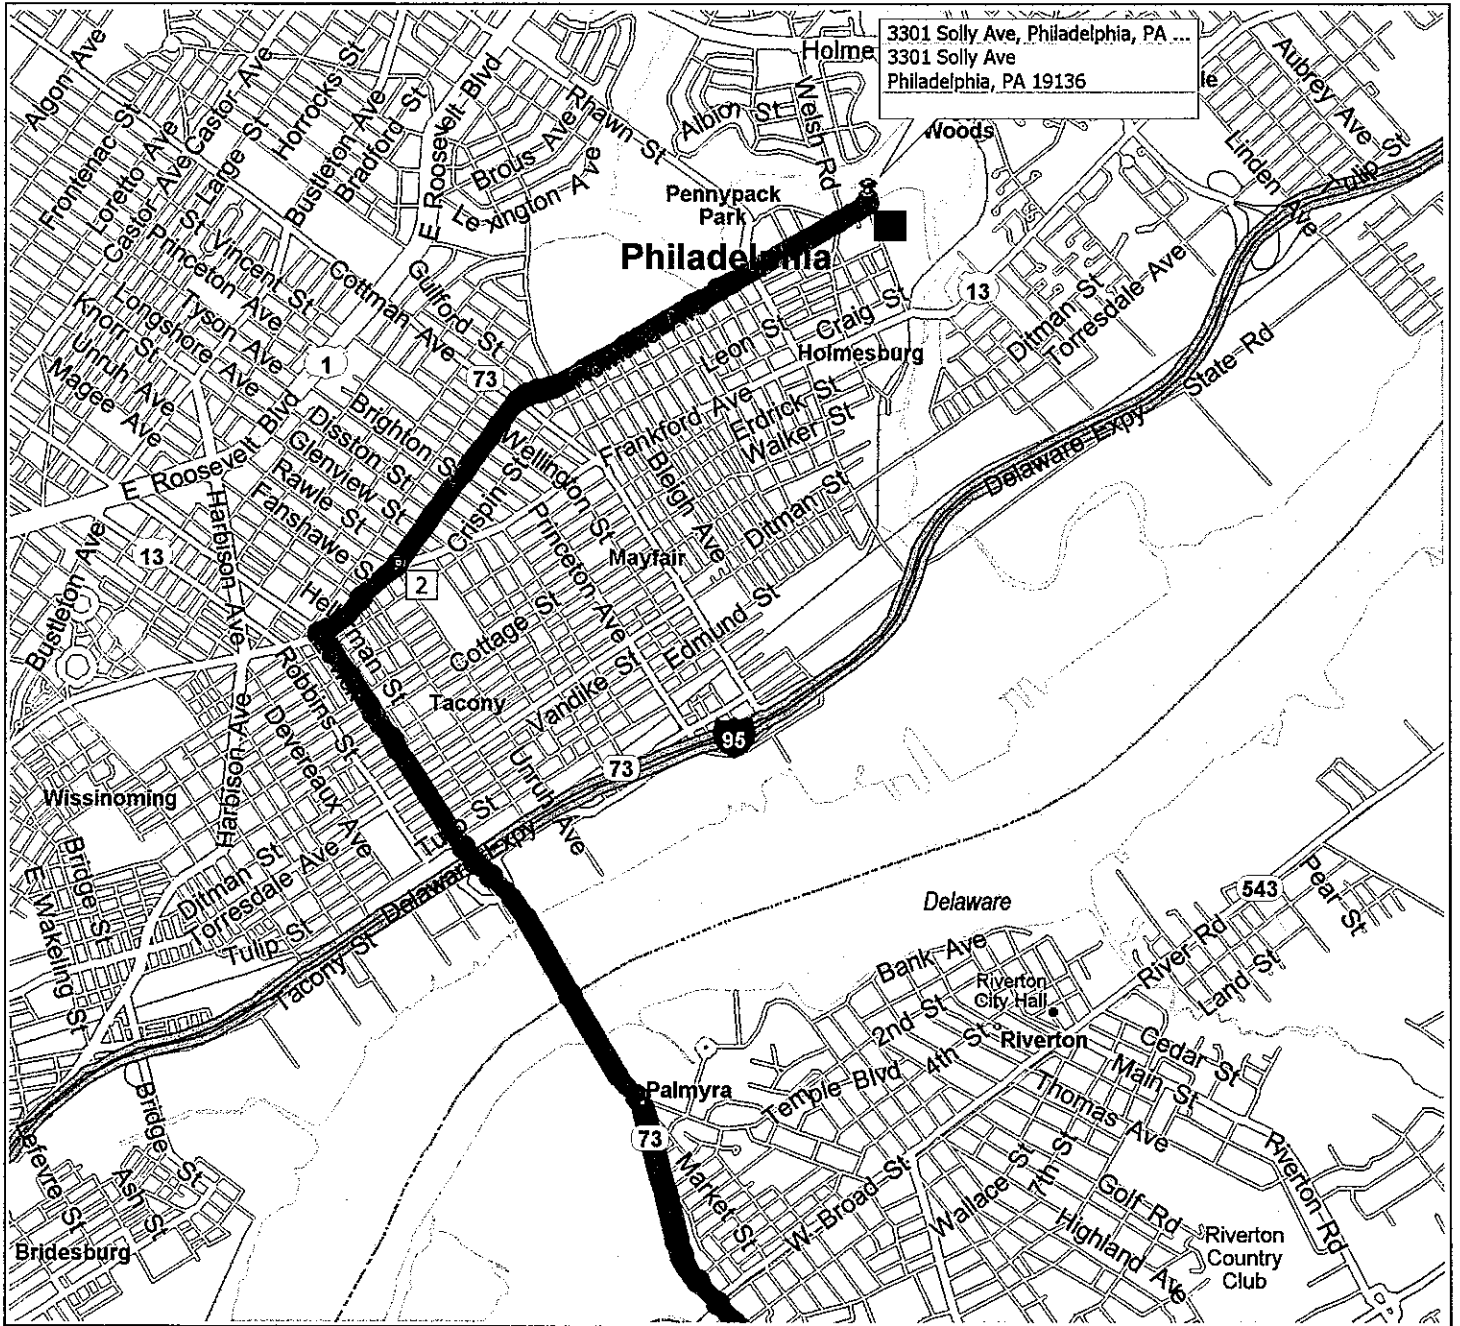

Father Judge High School

Cross the Tacony-Palmyra Bridge.
Continue on Levick St.
Turn right onto Frankford Ave.
Bear left onto Rowland Ave.
School is at the dead end of Rowland Ave.